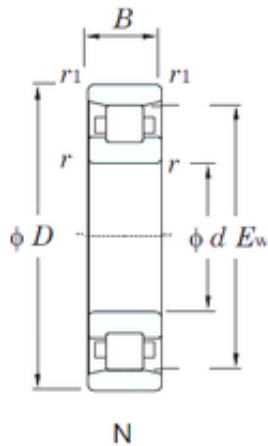

## N326 KOYO Single-row cylindrical roller bearings

Bearing No. N326

Size	130x280x58 mm
Bore Diameter	130 mm
Outer Diameter	280 mm
Width	58 mm
d	130 mm
D	280 mm
Ew	243 mm
B	58 mm
C	58 mm
r min.	4 mm
r1 min.	4 mm
Weight	16.4 Kg
Basic dynamic load rating (C)	564 kN
Basic static load rating (C0)	667 kN
(Grease) Lubrication Speed	2100 r/min
Bearing No.	N326
r(min)	4
r1(min)	4
Cr	699
C0r	667
Cu	85.7
Grease lub.	2100
Oil lub.	2700
Fw	-
d1	-