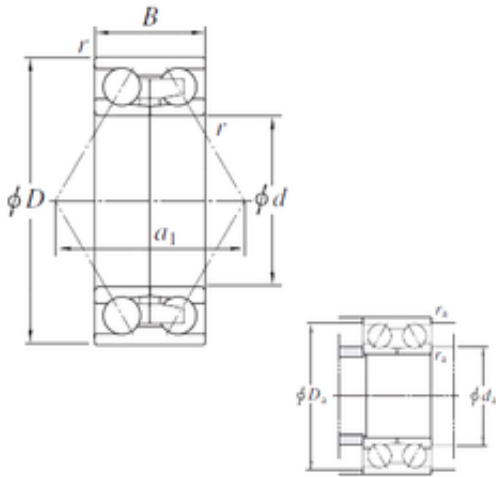

Machinery Parts Co., Ltd.

305333-1 KOYO Double-row angular contact ball bearings

Bearing No. 305333-1

Size	150x225x73 mm
Bore Diameter	150 mm
Outer Diameter	225 mm
Width	73 mm
d	150 mm
D	225 mm
B	73 mm
a	145 mm
r min.	2,1 mm
da min.	162 mm
Da max.	213 mm
ra max.	2 mm
Weight	10 Kg
Basic dynamic load rating (C)	216 kN

305333-1 Bearing 2D drawings and 3D CAD models